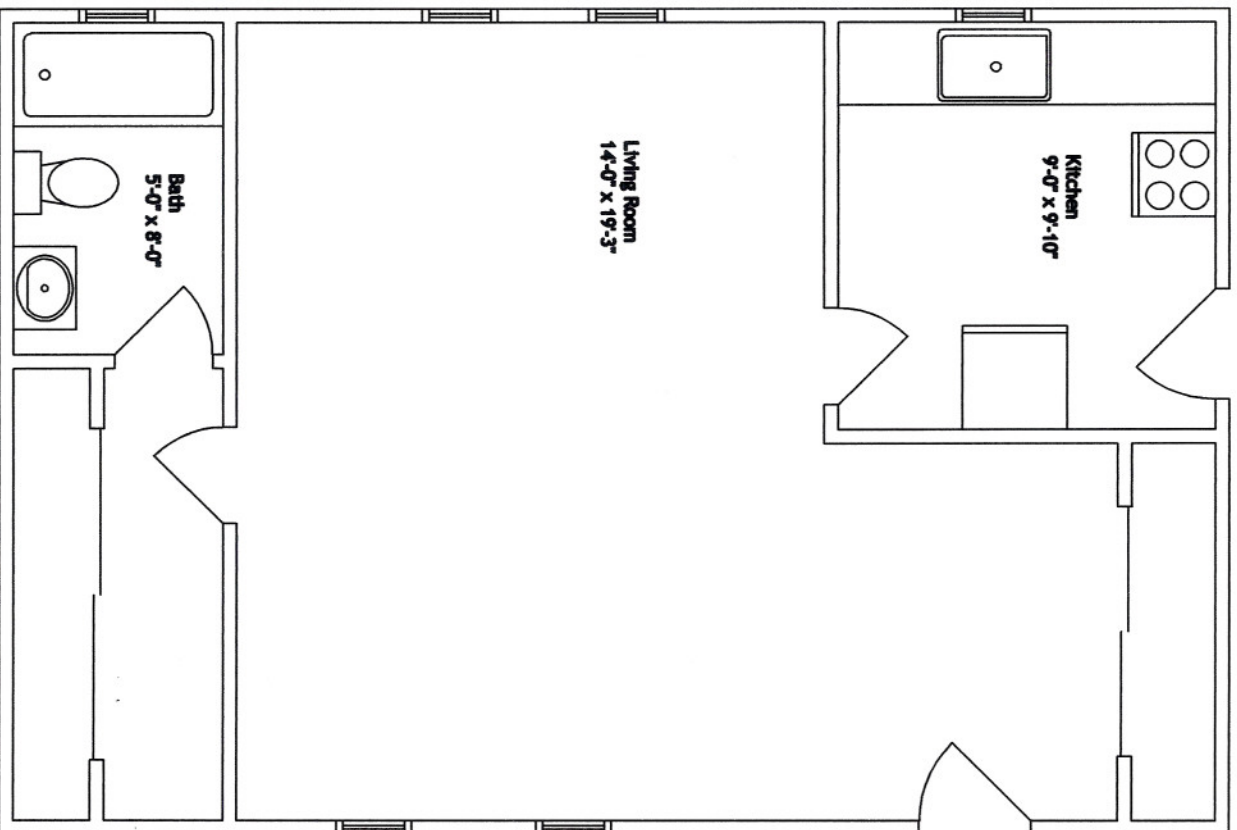

Back Hall

Front Entrance

Living Room
14'-0" x 19'-3"

Kitchen
9'-0" x 9'-10"

Bath
5'-0" x 8'-0"